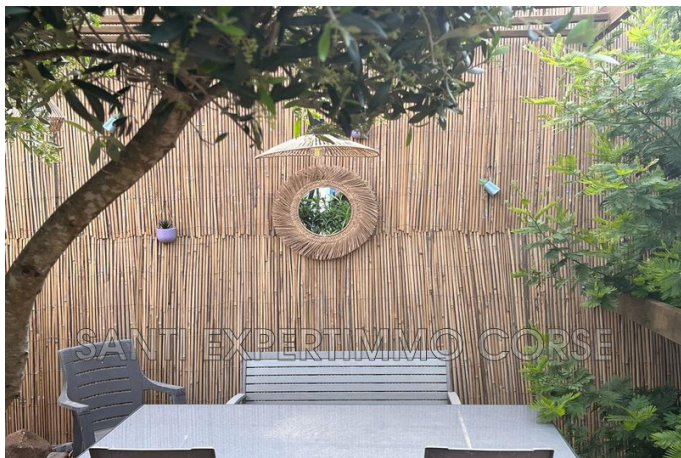

## Location

City	SAINTE-LUCIE DE PORTO-VECCHIO
Residence	FIORINO
Situation	Near Fautea Beach
View	Garden
Exposition	Southw est

New house, of high tide feet, of a surface of 80m<sup>2</sup>, air-conditioned, comfortably equipped for holidays at the same time in the peace and near all the comodités. Its garden of 200m<sup>2</sup>, completely enclosed and nicely raised will seduce small and big. The mini-villa Fiorino offers a magnificent view on the campaign and the neighbouring mountains and is situated half way between the natural swimming pools of Cavu and the magnificent beach of Pinarello.

### Description:

Entered on stay air-conditioned with American cooking(kitchen): combined(organized) refrigerator-freezer, sticks induction, dishwasher, washing machine, barkeeper(coffeepot), toaster, kettle, microw ave, counter. Big marble table. Sofa bed click(sofa bed) (2 places(squares): 140), TV (SFR), Wi-Fi, arrangements, vacuum cleaner big plate glass window .